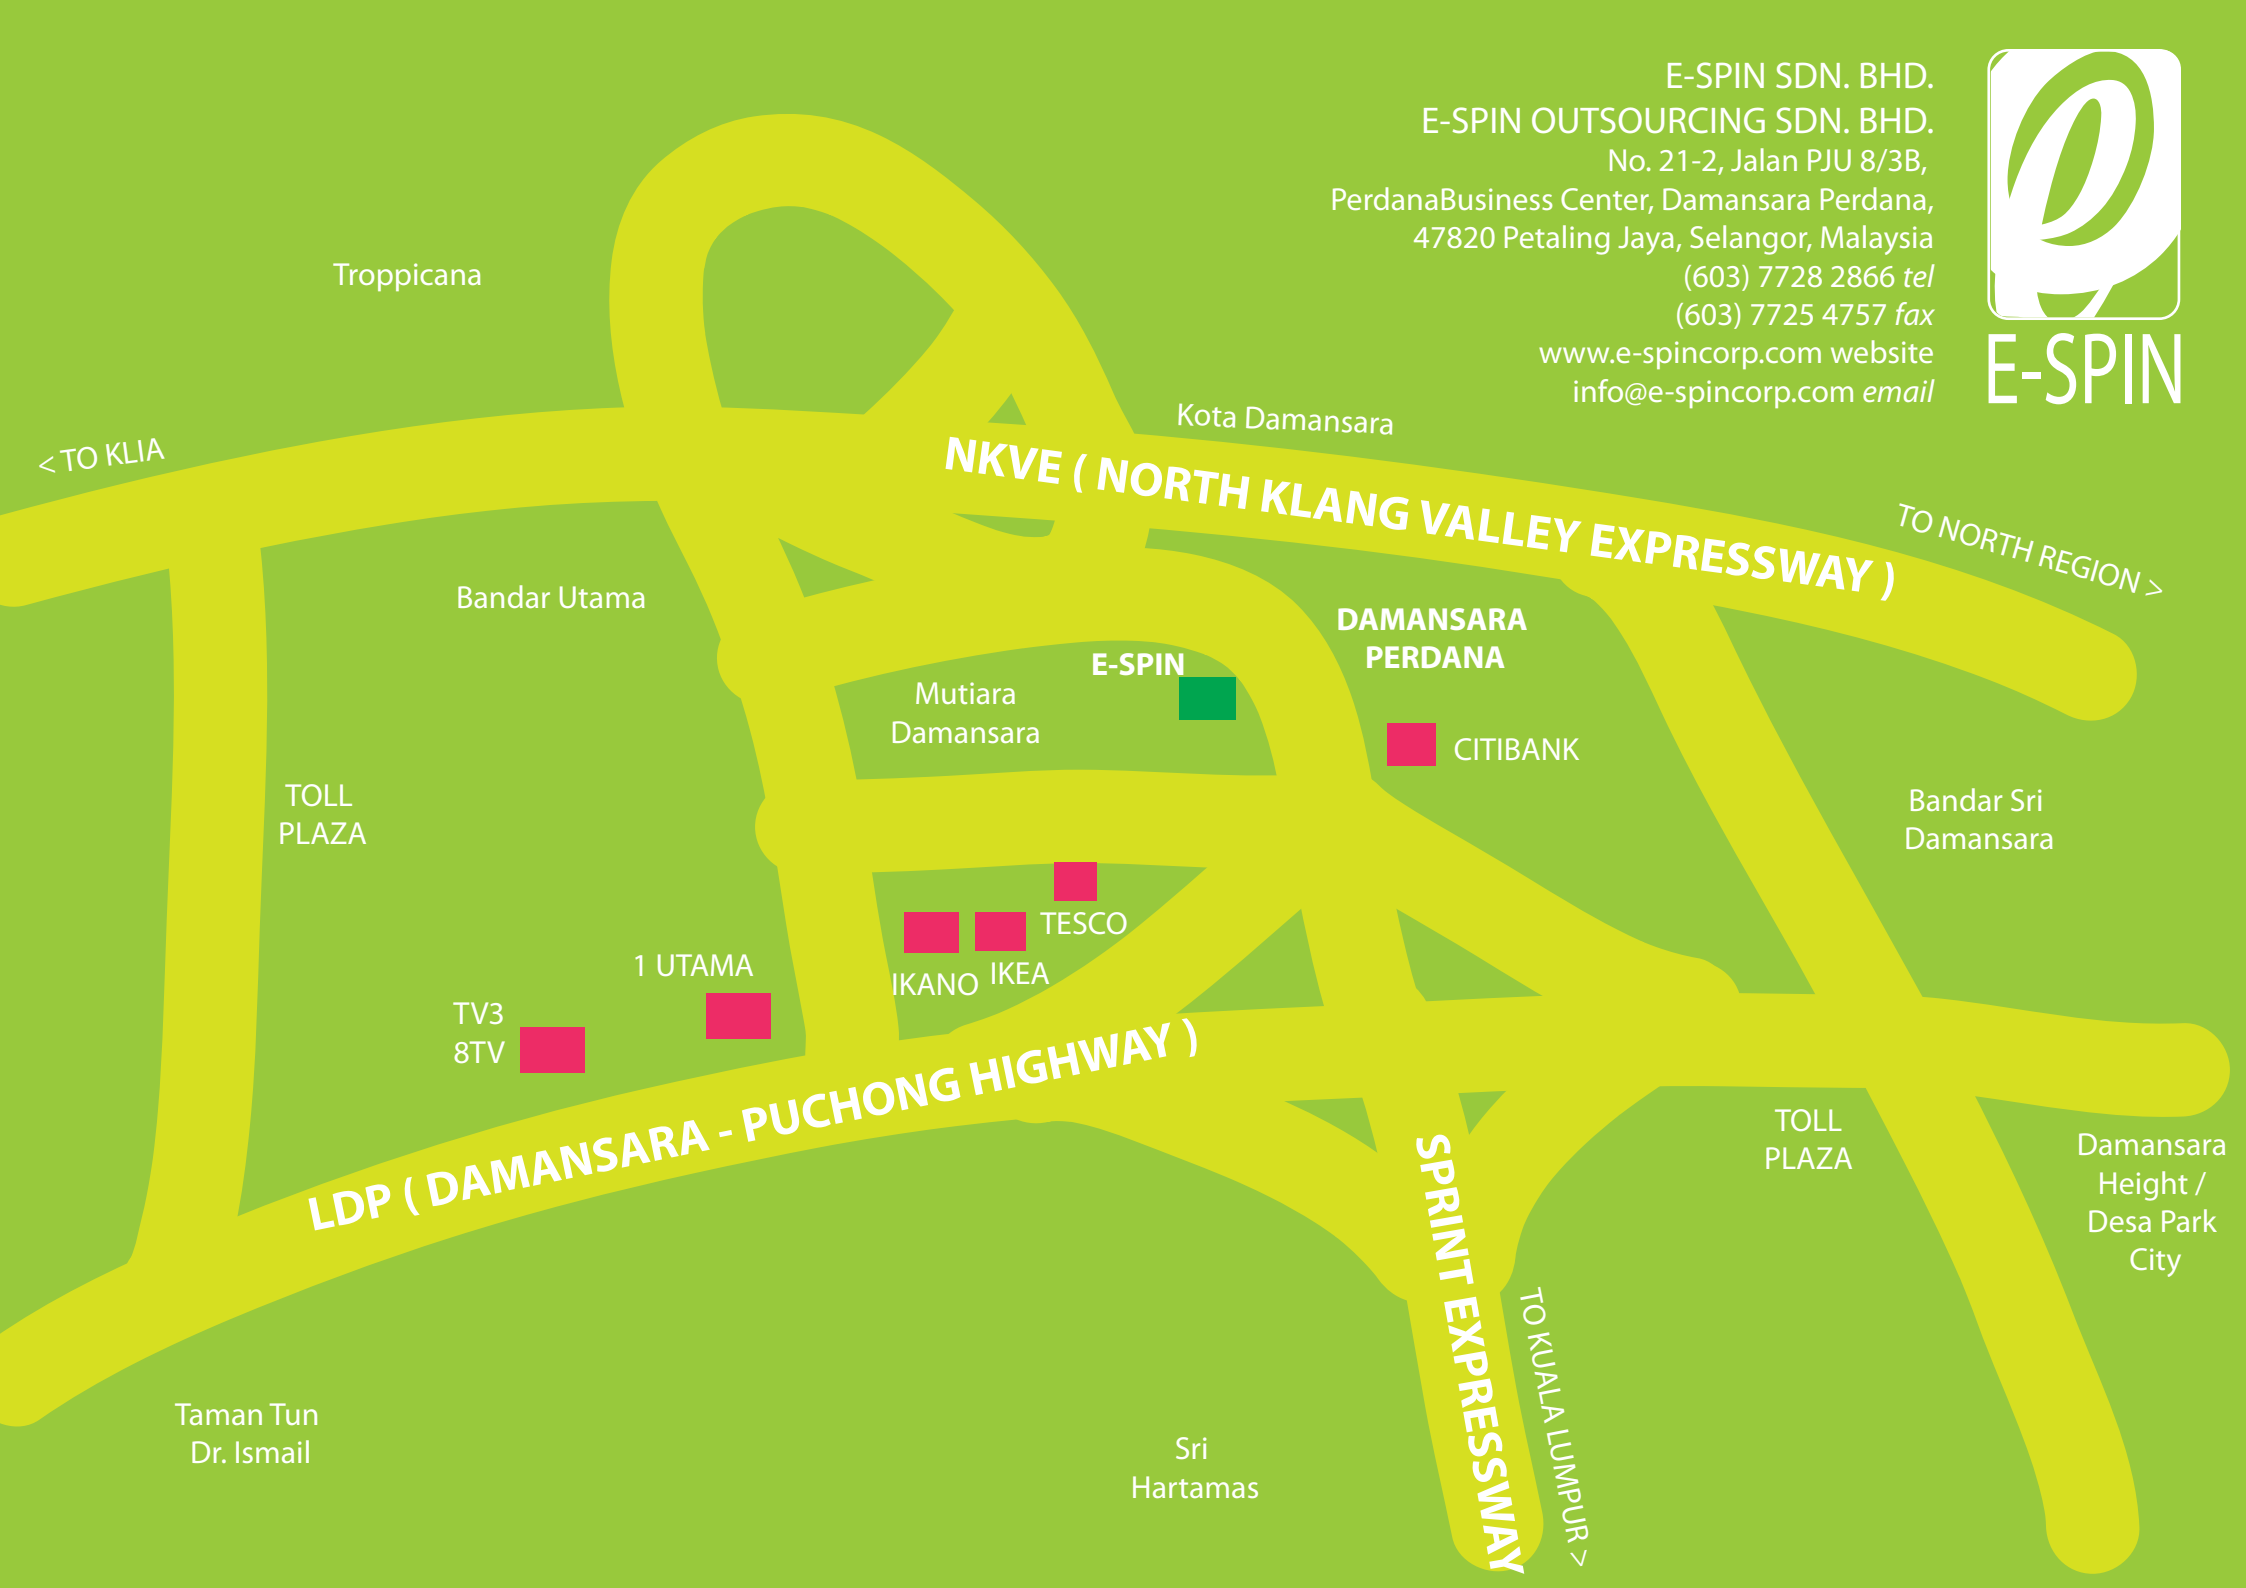

E-SPIN SDN. BHD.
E-SPIN OUTSOURCING SDN. BHD.
No. 21-2, Jalan PJU 8/3B,
PerdanaBusiness Center, Damansara Perdana,
47820 Petaling Jaya, Selangor, Malaysia
(603) 7728 2866 tel
(603) 7725 4757 fax
www.e-spincorp.com website
info@e-spincorp.com email

E-SPIN

< TO KLIA

Kota Damansara

NKVE (NORTH KLANG VALLEY EXPRESSWAY)

TO NORTH REGION >

Bandar Utama

DAMANSARA PERDANA

E-SPIN

Mutiara Damansara

CITIBANK

TOLL PLAZA

Bandar Sri Damansara

TV3 8TV

1 UTAMA

IKANO IKEA TESCO

LDP (DAMANSARA - PUCHONG HIGHWAY)

SPRINT EXPRESSWAY

TOLL PLAZA

Damansara Height /
Desa Park City

Taman Tun Dr. Ismail

Sri Hartamas

TO KUALA LUMPUR >